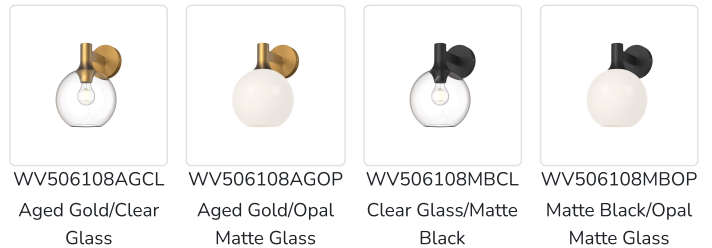

alora mood

P. 1.855.855.8926

CANADA: 19054 28TH Avenue Surrey - BC V3Z 6M3

USA: 3035 E. Lone Mountain Rd - Las Vegas, NV, 89081

CASTILLA WV506108

FIXTURE DIMENSIONS	W7-7/8" x H11-7/8" x E9-7/8"
HEIGHT FROM CENTER	9-1/2"
EXTENSION	9-7/8"
LAMP TYPE	E26
MAX WATTAGE	60W
BULB QTY	1
BULBS INCLUDED	No
VOLTAGE	120V
GLASS DETAILS	Clear Glass or Opal Glass
MATERIAL	Glass; Steel;
INSTALL OPTIONS	Up/Down; Wall;
LOCATION	Damp
CANOPY DIMENSIONS	D4-3/4" x E1"
BRAND	Alora Mood

[D - Diameter, L - Length, W - Width, H - Height, E - Extension]

AVAILABLE FINISHES:

*For complete warranty terms, please visit: www.aloralighting.com/warranty

WWW.ALORAMOOD.COM