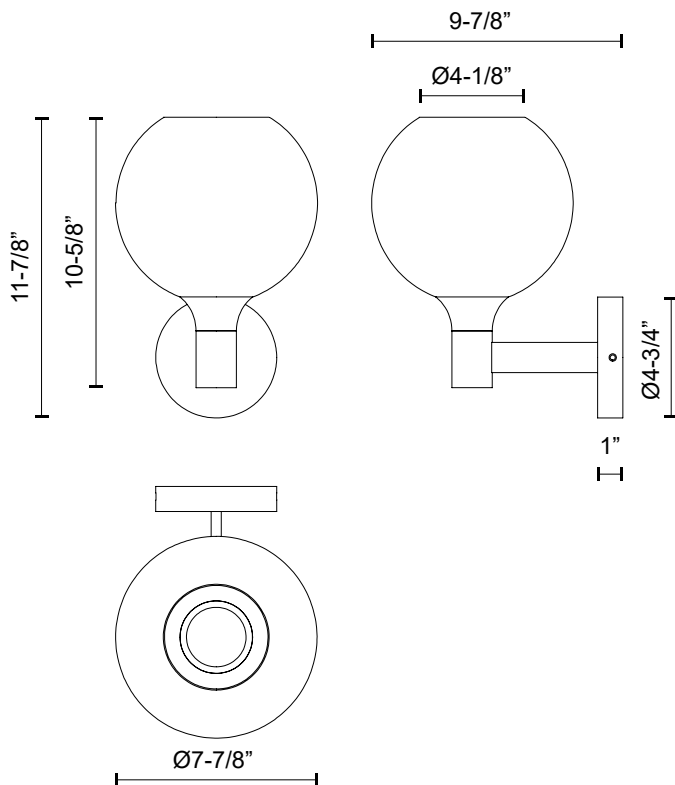

alora mood

P. 1.855.855.8926

CANADA: 19054 28TH Avenue Surrey - BC V3Z 6M3

USA: 3035 E. Lone Mountain Rd - Las Vegas, NV, 89081

CASTILLA WV506108

FIXTURE DIMENSIONS	W7-7/8" x H11-7/8" x E9-7/8"
HEIGHT FROM CENTER	9-1/2"
EXTENSION	9-7/8"
LAMP TYPE	E26
MAX WATTAGE	60W
BULB QTY	1
BULBS INCLUDED	No
VOLTAGE	120V
GLASS DETAILS	Clear Glass or Opal Glass
MATERIAL	Glass; Steel;
INSTALL OPTIONS	Up/Down; Wall;
LOCATION	Damp
CANOPY DIMENSIONS	D4-3/4" x E1"
BRAND	Alora Mood

[D - Diameter, L - Length, W - Width, H - Height, E - Extension]

AVAILABLE FINISHES:

*For complete warranty terms, please visit: www.aloralighting.com/warranty

WWW.ALORAMOOD.COM